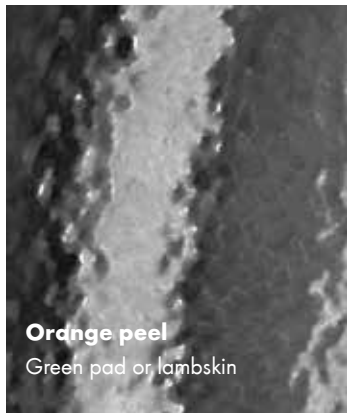

Select the polish and pads appropriate for the severity of the scratches and apply evenly in crossing movements. The advantages of our new pads can be seen whenever you polish!